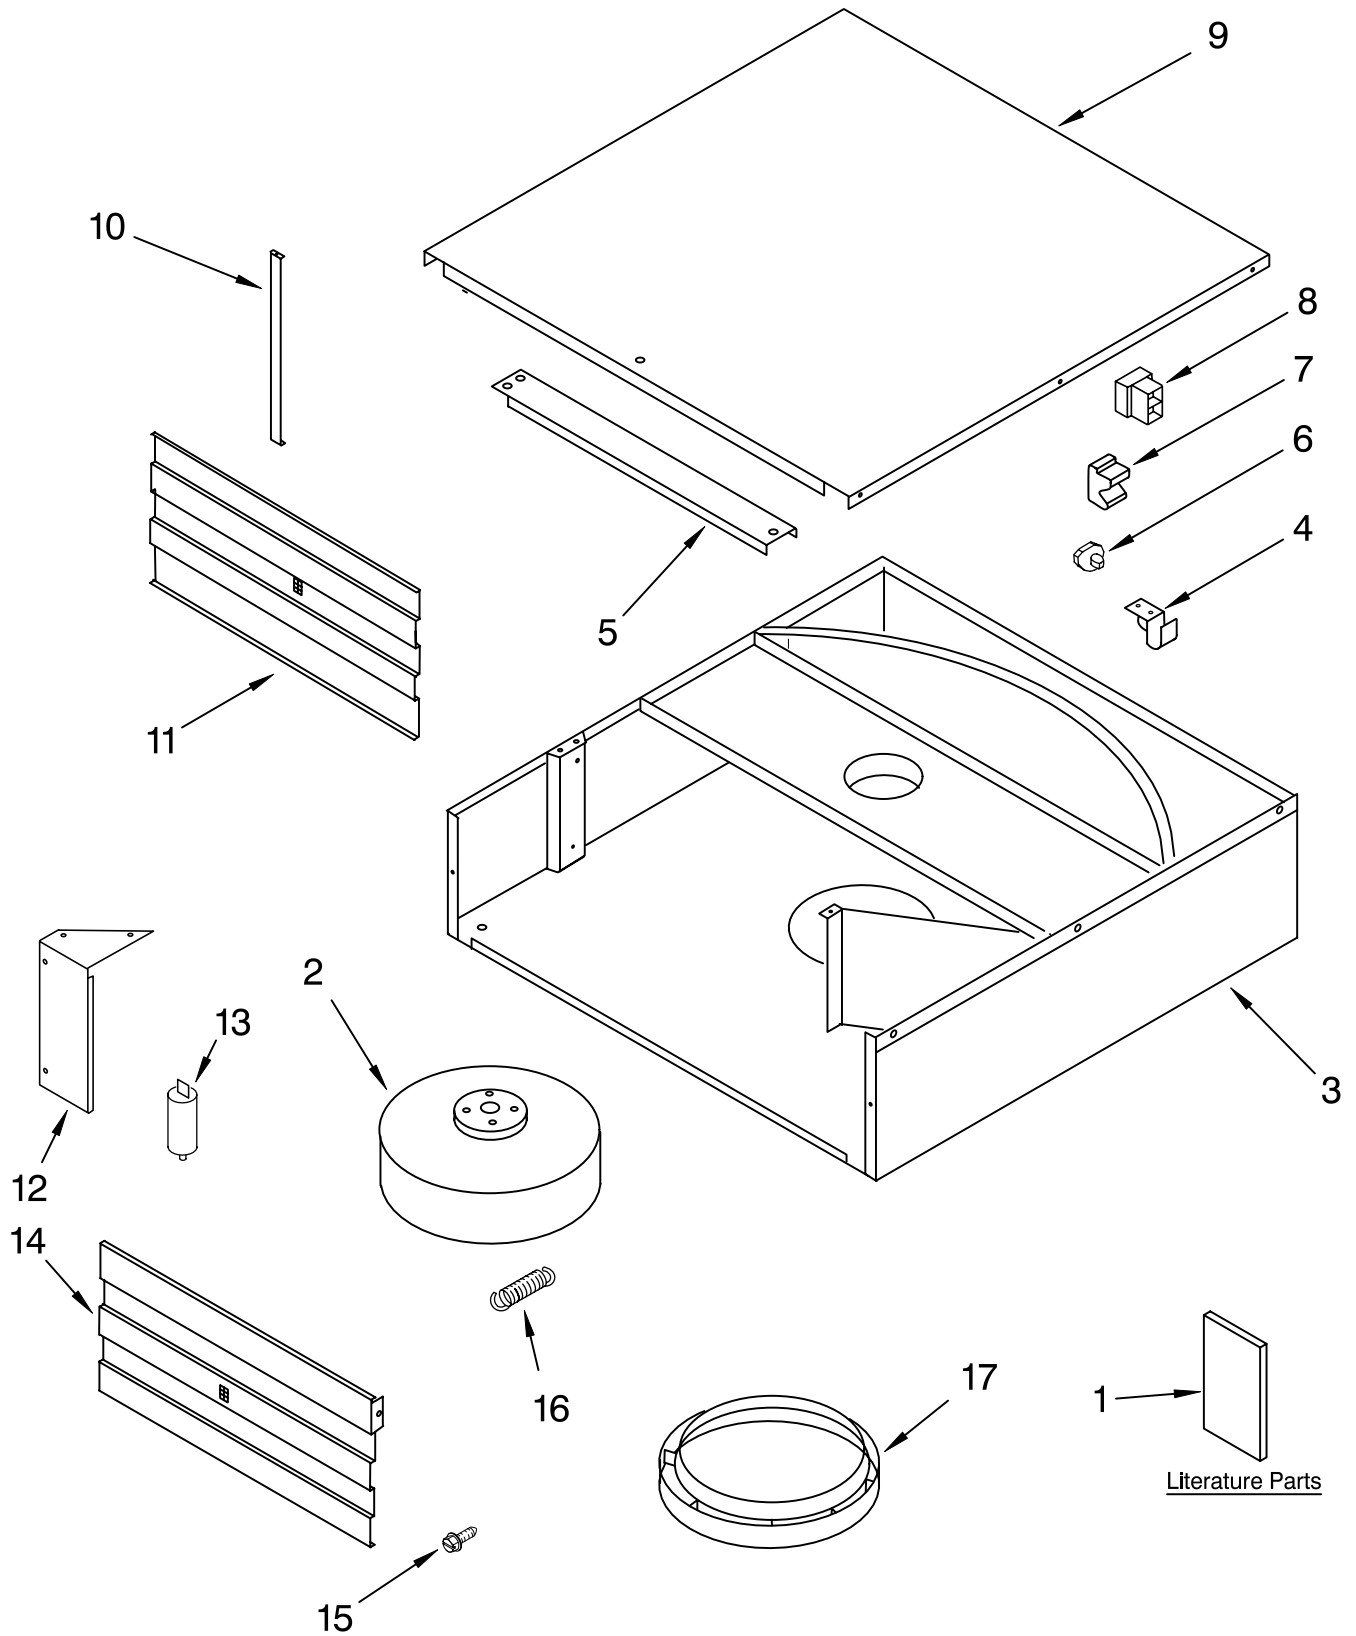

EXTERIOR VENTILATION PARTS

EXTERNAL BLOWER
900 CFM

KitchenAid®

For Model: KPEC992MSS1
(STAINLESS)

FOR ORDERING INFORMATION REFER TO PARTS PRICE LIST

EXTERIOR VENTILATION PARTS

For Model:KPEC992MSS1
(STAINLESS)

Illus. No.	Part No.	DESCRIPTION
1	9763390	Literature U & C Guide / Instructions, Installation
2	8190604	Motor, Fan
3	8190605	Housing, Fan
4	4360299	Clamp
5	8190606	Bracket, Top
6	4360147	Relief, Strain
7	4360162	Connector, Female
8	4360161	Connector, Male
9	8190607	Cover, Top
10	8190608	Support, Side
11	8190609	Damper, Hood
12	8190610	Cover, Wire
13	8190611	Capacitor
14	8190612	Grill, Vent
15	4360048	Screw (Rotating Pin)
16	8189537	Spring
17	8189539	Duct, Air